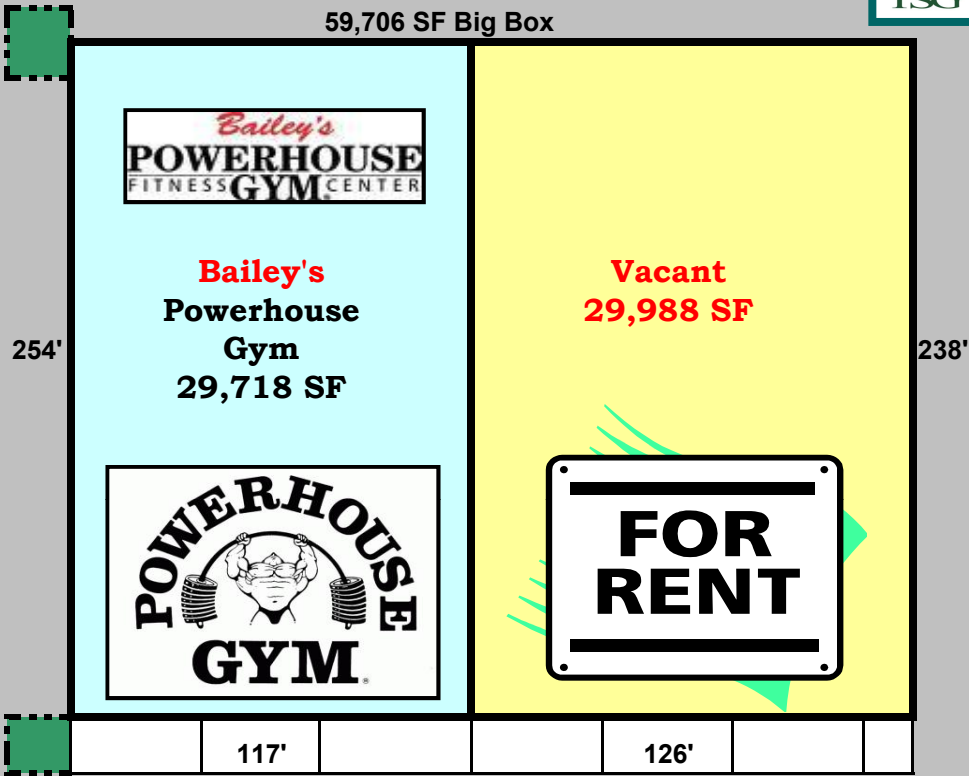

11740 San Jose Boulevard; Jacksonville Florida

59,706 SF Big Box

254'

238'

117'

126'

Pylon Sign Available

San Jose Boulevard